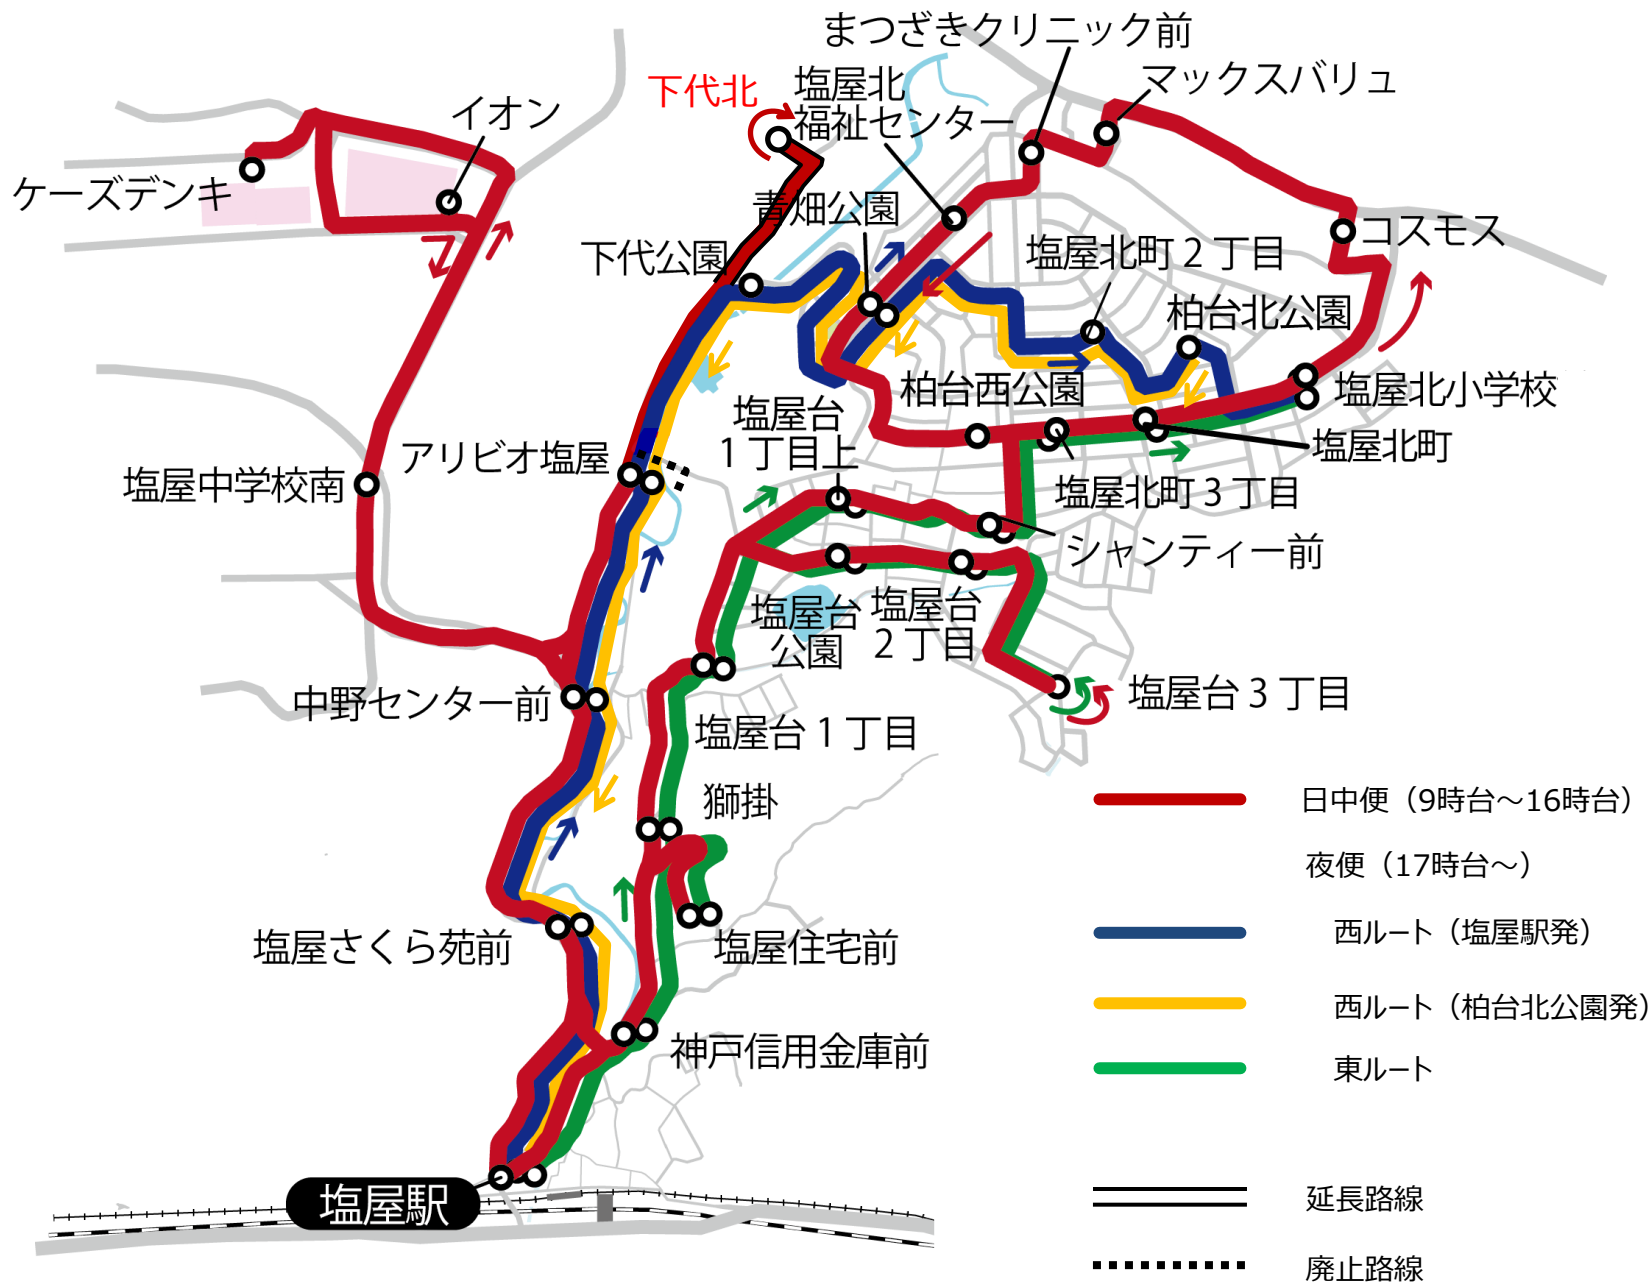

変更後ルート

変更前ダイヤ

| | 日中便 | | | | | | | | | | | 夜便 | | | | |
|---------------|-------------|--------------|--------------|--------------|--------------|--------------|--------------|--------------|--------------|--------------|--------------|--------------|--------------|--------------|-------|--|
| | | | | | | | | | | | | | | | | |
| ケーズデンキジェームス山店 | | | 10:07 | 10:47 | 11:27 | 13:07 | 13:47 | 14:27 | 15:07 | 15:47 | 16:27 | | | | | |
| イオンジェームス山店 | | | 10:10 | 10:50 | 11:30 | 13:10 | 13:50 | 14:30 | 15:10 | 15:50 | 16:30 | | | | | |
| 塩屋中学校南 | 9:32 | 10:12 | 10:52 | 11:32 | 13:12 | 13:52 | 14:32 | 15:12 | 15:52 | 16:32 | | | | | | |
| アリビオ塩屋 | 9:36 | 10:16 | 10:56 | 11:36 | 13:16 | 13:56 | 14:36 | 15:16 | 15:56 | 16:36 | | | | | | |
| 中野センター前 | 9:37 | 10:17 | 10:57 | 11:37 | 13:17 | 13:57 | 14:37 | 15:17 | 15:57 | 16:37 | | | | | | |
| 塩屋さくら苑前 | 9:37 | 10:17 | 10:57 | 11:37 | 13:17 | 13:57 | 14:37 | 15:17 | 15:57 | 16:37 | | | | | | |
| 塩屋駅 | 9:44 | 10:24 | 11:04 | 11:44 | 13:24 | 14:04 | 14:44 | 15:24 | 16:04 | 16:44 | 17:33 | 18:03 | 18:33 | 19:03 | | |
| 神戸信用金庫前 | 9:45 | 10:25 | 11:05 | 11:45 | 13:25 | 14:05 | 14:45 | 15:25 | 16:05 | 16:45 | 17:34 | 18:04 | 18:34 | 19:04 | | |
| 塩屋住宅前 | 9:47 | 10:27 | 11:07 | 11:47 | 13:27 | 14:07 | 14:47 | 15:27 | 16:07 | 16:47 | 17:36 | 18:06 | 18:36 | 19:06 | | |
| 獅掛 | 9:48 | 10:28 | 11:08 | 11:48 | 13:28 | 14:08 | 14:48 | 15:28 | 16:08 | 16:48 | 17:37 | 18:07 | 18:37 | 19:07 | | |
| 塩屋台1丁目 | 9:48 | 10:28 | 11:08 | 11:48 | 13:28 | 14:08 | 14:48 | 15:28 | 16:08 | 16:48 | 17:37 | 18:07 | 18:37 | 19:07 | | |
| 塩屋台3丁目 | 9:52 | 10:32 | 11:12 | 11:52 | 13:32 | 14:12 | 14:52 | 15:32 | 16:12 | 16:52 | 17:41 | 18:11 | 18:41 | 19:11 | | |
| 塩屋台2丁目 | 9:52 | 10:32 | 11:12 | 11:52 | 13:32 | 14:12 | 14:52 | 15:32 | 16:12 | 16:52 | 17:41 | 18:11 | 18:41 | 19:11 | | |
| 塩屋台公園 | 9:53 | 10:33 | 11:13 | 11:53 | 13:33 | 14:13 | 14:53 | 15:33 | 16:13 | 16:53 | 17:42 | 18:12 | 18:42 | 19:12 | | |
| 塩屋台1丁目上 | 9:54 | 10:34 | 11:14 | 11:54 | 13:34 | 14:14 | 14:54 | 15:34 | 16:14 | 16:54 | 17:43 | 18:13 | 18:43 | 19:13 | | |
| シャンティー前 | 9:54 | 10:34 | 11:14 | 11:54 | 13:34 | 14:14 | 14:54 | 15:34 | 16:14 | 16:54 | 17:43 | 18:13 | 18:43 | 19:13 | | |
| 塩屋北町3丁目 | 9:18 | 9:55 | 10:35 | 11:15 | 11:55 | 13:35 | 14:15 | 14:55 | 15:35 | 16:15 | 16:55 | 17:44 | 18:14 | 18:44 | 19:14 | |
| 塩屋北町 | 9:19 | 9:56 | 10:36 | 11:16 | 11:56 | 13:36 | 14:16 | 14:56 | 15:36 | 16:16 | 16:56 | 17:45 | 18:15 | 18:45 | 19:15 | |
| 塩屋北小学校 | 9:19 | 9:56 | 10:36 | 11:16 | 11:56 | 13:36 | 14:16 | 14:56 | 15:36 | 16:16 | 16:58 | 17:47 | 18:17 | 18:47 | 19:17 | |
| コスモス塩屋北店 | ↓ | 9:57 | 10:37 | 11:17 | 11:57 | 13:37 | 14:17 | 14:57 | 15:37 | 16:17 | | | | | | |
| マックスバリュ塩屋北店 | ↓ | 10:01 | 10:41 | 11:21 | 12:01 | 13:41 | 14:21 | 15:01 | 15:41 | 16:21 | | | | | | |
| まつざきクリニック | 9:21 | 10:01 | 10:41 | 11:21 | 12:01 | 13:41 | 14:21 | 15:01 | 15:41 | 16:21 | | | | | | |
| 塩屋北福祉センター | 9:22 | 10:02 | 10:42 | 11:22 | 12:02 | 13:42 | 14:22 | 15:02 | 15:42 | 16:22 | | | | | | |
| 青畑公園 | 9:22 | 10:02 | 10:42 | 11:22 | 12:02 | 13:42 | 14:22 | 15:02 | 15:42 | 16:22 | | | | | | |
| 柏台西公園 | 9:23 | 10:03 | 10:43 | 11:23 | 12:03 | 13:43 | 14:23 | 15:03 | 15:43 | 16:23 | | | | | | |
| シャンティー前 | 9:23 | 10:03 | 10:43 | 11:23 | 12:03 | 13:43 | 14:23 | 15:03 | 15:43 | 16:23 | | | | | | |
| 塩屋台1丁目上 | 9:24 | 10:04 | 10:44 | 11:24 | 12:04 | 13:44 | 14:24 | 15:04 | 15:44 | 16:24 | | | | | | |
| 塩屋台3丁目 | 9:28 | 10:08 | 10:48 | 11:28 | 12:08 | 13:48 | 14:28 | 15:08 | 15:48 | 16:28 | | | | | | |
| 塩屋台2丁目 | 9:28 | 10:08 | 10:48 | 11:28 | 12:08 | 13:48 | 14:28 | 15:08 | 15:48 | 16:28 | | | | | | |
| 塩屋台公園 | 9:29 | 10:09 | 10:49 | 11:29 | 12:09 | 13:49 | 14:29 | 15:09 | 15:49 | 16:29 | | | | | | |
| 塩屋台1丁目 | 9:30 | 10:10 | 10:50 | 11:30 | 12:10 | 13:50 | 14:30 | 15:10 | 15:50 | 16:30 | | | | | | |
| 獅掛 | 9:31 | 10:11 | 10:51 | 11:31 | 12:11 | 13:51 | 14:31 | 15:11 | 15:51 | 16:31 | | | | | | |
| 塩屋住宅前 | 9:33 | 10:13 | 10:53 | 11:33 | 12:13 | 13:53 | 14:33 | 15:13 | 15:53 | 16:33 | | | | | | |
| 神戸信用金庫前 | 9:34 | 10:14 | 10:54 | 11:34 | 12:14 | 13:54 | 14:34 | 15:14 | 15:54 | 16:34 | | | | | | |
| 塩屋駅 | 9:39 | 10:19 | 10:59 | 11:39 | 12:19 | 13:59 | 14:39 | 15:19 | 15:59 | 16:39 | 17:48 | 18:18 | 18:48 | | | |
| 塩屋さくら苑前 | 9:40 | 10:20 | 11:00 | 11:40 | 12:20 | 14:00 | 14:40 | 15:20 | 16:00 | 16:40 | 17:49 | 18:19 | 18:49 | | | |
| 中野センター前 | 9:41 | 10:21 | 11:01 | 11:41 | 12:21 | 14:01 | 14:41 | 15:21 | 16:01 | 16:41 | 17:50 | 18:20 | 18:50 | | | |
| アリビオ塩屋 | 9:44 | 10:24 | 11:04 | 11:44 | 12:24 | 14:04 | 14:44 | 15:24 | 16:04 | 16:44 | 17:51 | 18:21 | 18:51 | | | |
| 塩屋中学校南 | 9:46 | 10:26 | 11:06 | 11:46 | 12:26 | 14:06 | 14:46 | 15:26 | 16:06 | 16:46 | ↓ | ↓ | ↓ | | | |
| イオンジェームス山店 | 9:48 | 10:28 | 11:08 | 11:48 | 12:28 | 14:08 | 14:48 | 15:28 | 16:08 | | ↓ | ↓ | ↓ | | | |
| ケーズデンキジェームス山店 | 9:55 | 10:35 | 11:15 | 11:55 | 12:35 | 14:15 | 14:55 | 15:35 | 16:15 | | ↓ | ↓ | ↓ | | | |
| 下代公園 | | | | | | | | | | | 17:52 | 18:22 | 18:52 | | | |
| 青畑公園 | | | | | | | | | | | 17:54 | 18:24 | 18:54 | | | |
| 塩屋北町2丁目 | | | | | | | | | | | 17:56 | 18:26 | 18:56 | | | |
| 柏台北公園 | | | | | | | | | | | 17:57 | 18:27 | 18:57 | | | |
| 塩屋北小学校 | | | | | | | | | | | 17:59 | 18:29 | 18:59 | | | |